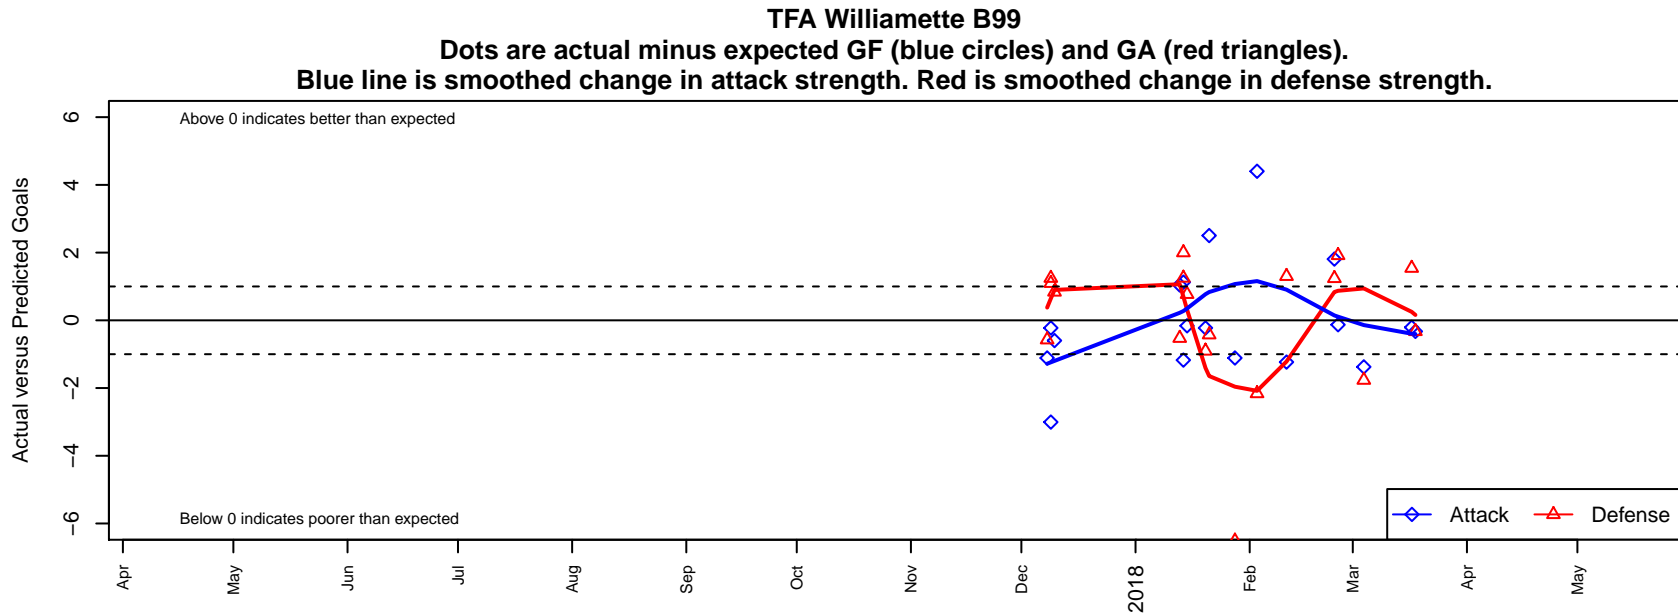

# TFA Willamette B99

Total Futbol Academy  
, OR  
B99 total strength=1759  
attack=39.58 defense=19.46  
spr league = PTT Win B99 Premier

alt names used:  
TFA WILLAMETTE '99B (OR)  
TFA Willamette 99B  
TFA Willamette 99B Olympicos

Venues played:  
2017 Timbers Winter Showcase 1999 Showcas  
2017 Portland Winter Showcase U19  
2017 PTT Winter B99 Premier

**attack and defense variance (black dot)  
relative to other teams  
and top 10 in region**