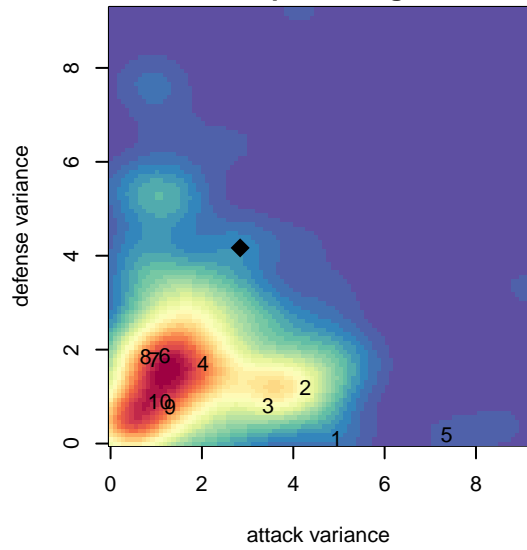

# TFA Willamette B99

Total Futbol Academy  
, OR  
B99 total strength=1759  
attack=39.58 defense=19.46  
spr league = PTT Win B99 Premier

alt names used:  
TFA WILLAMETTE '99B (OR)  
TFA Willamette 99B  
TFA Willamette 99B Olympicos

Venues played:  
2017 Timbers Winter Showcase 1999 Showcas  
2017 Portland Winter Showcase U19  
2017 PTT Winter B99 Premier

**attack and defense variance (black dot)  
relative to other teams  
and top 10 in region**