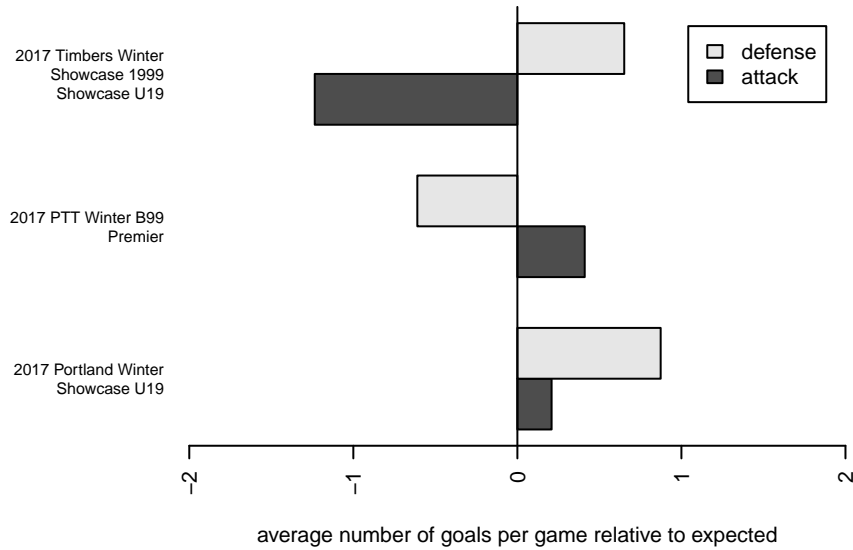

Performance relative to 13 month average